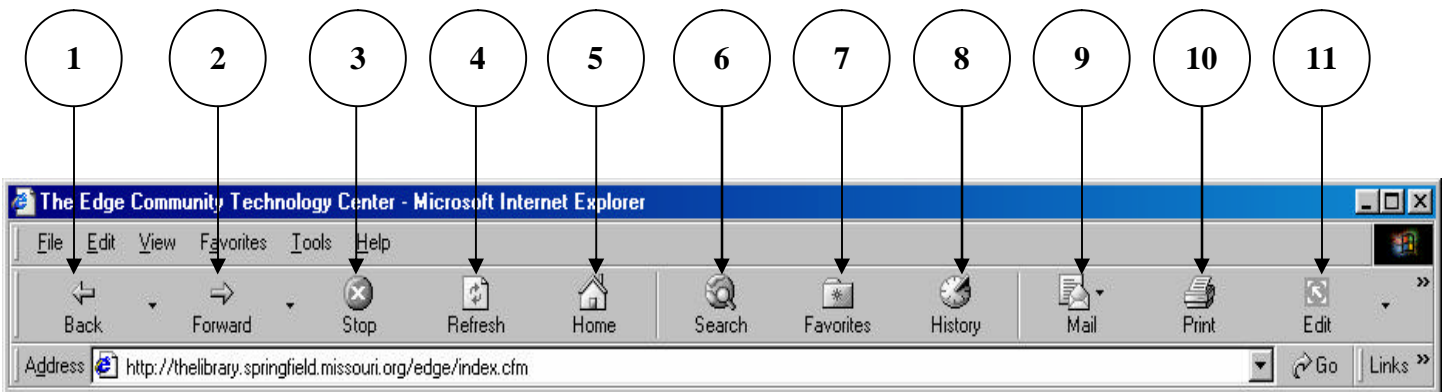

Internet Explorer Window

Title Bar – Displays the title of the current web page

Menu Bar – Displays the main menus to access functions, settings and preferences of Internet Explorer

Standard Toolbar Buttons – Buttons to navigate the internet

Address Bar – Space to enter website addresses

Go Button – Click to go to the website address entered in the address bar

Links Button – Shortcuts to designated websites

Scroll Up Arrow – Moves up toward the top of the web page

Scroll Down Arrow – Moves down toward the bottom of the web page

Vertical Scroll Bar – Drag up or down to move through the web page

Connectivity Icon – Indicates the computer is connected to the Internet

Main Browsing Window – Area where web pages are displayed

Status Bar – Displays information related to the activity being carried out

Internet Explorer Toolbar Buttons

1. **Back** – Returns to the previously viewed page
2. **Forward** – Goes ahead one page
3. **Stop** – Cancels the current action, stops a page from downloading or a link from opening
4. **Refresh** – Reloads the current page to show the most up to date information
5. **Home** – Goes to the page designated as the home page (the first page that appears when the browser is opened)
6. **Search** – Opens a pane with a search feature to allow searching the web for a specific keyword(s) entered into the search box
7. **Favorites** – Opens the Favorites pane to show bookmarked sites which can be opened by clicking on the links in the pane. Favorites can be added, deleted, or rearranged from the Favorites list.
8. **History** – Opens the History pane which shows a list of previously visited websites which can be opened by clicking on the links in the pane
9. **Mail** – Displays a list of options related to email using Microsoft Outlook Express
10. **Print** – Prints the current page immediately without giving any options
11. **Edit** – Allows editing of the current page