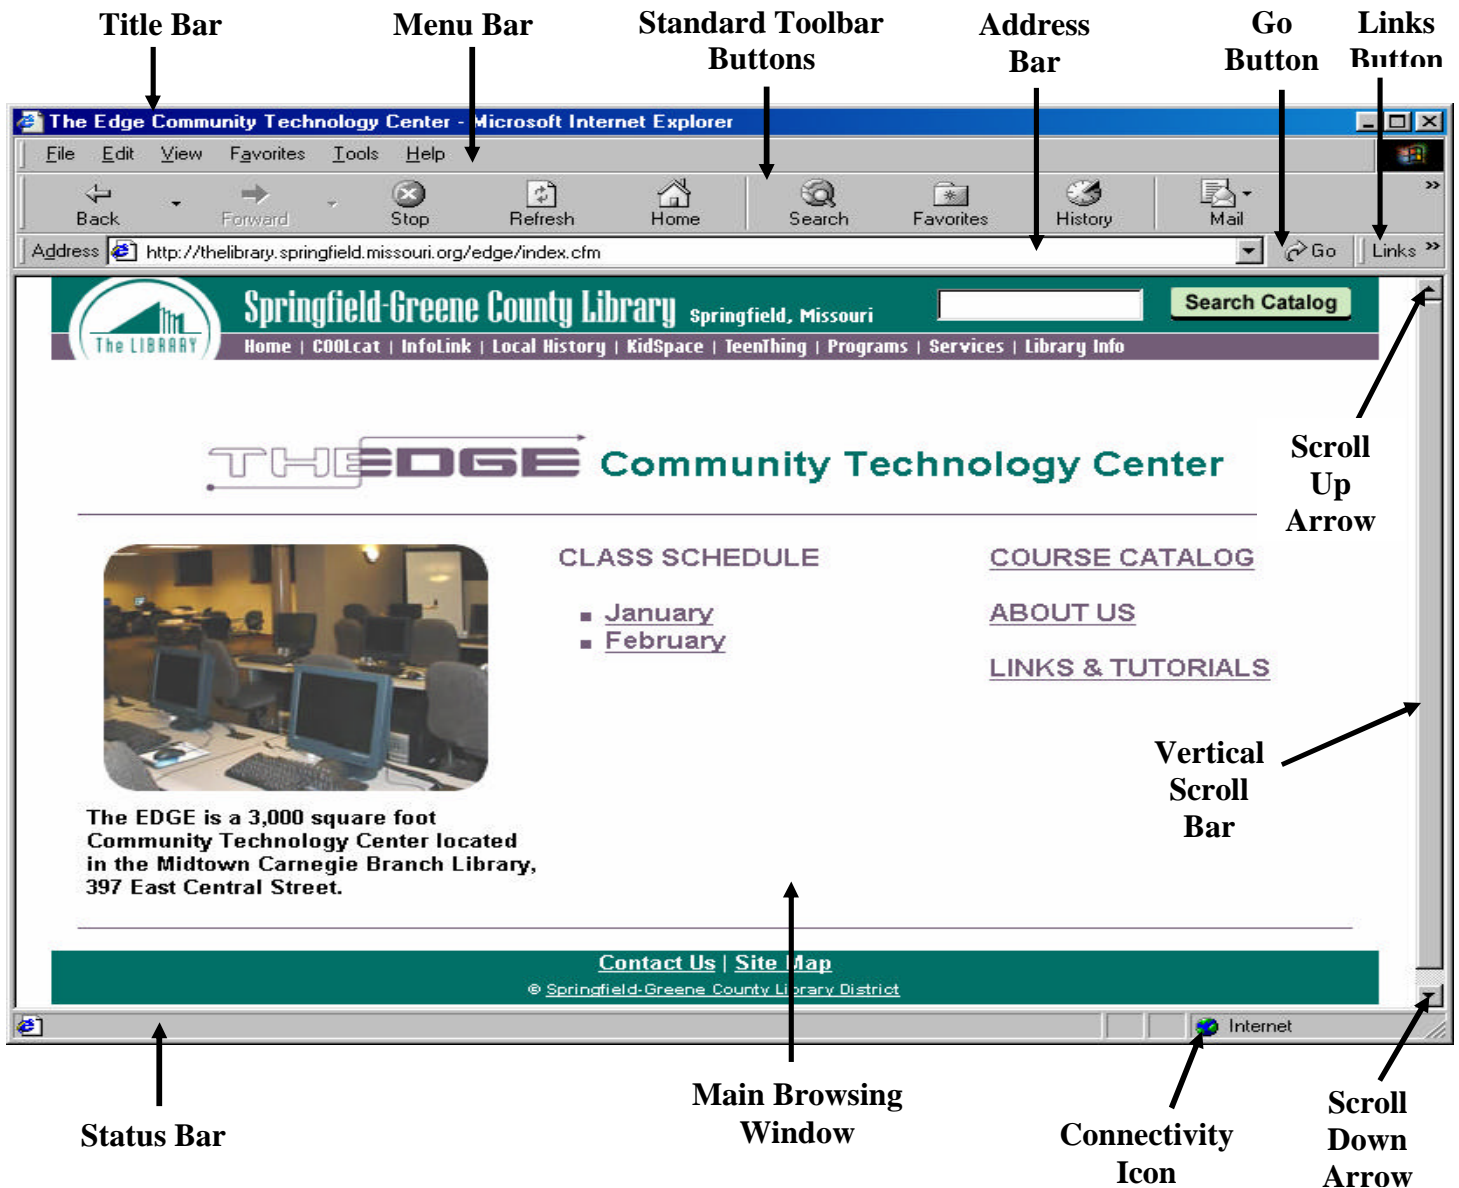

Internet Explorer Window

Title Bar – Displays the title of the current web page

Menu Bar – Displays the main menus to access functions, settings and preferences of Internet Explorer

Standard Toolbar Buttons – Buttons to navigate the internet

Address Bar – Space to enter website addresses

Go Button – Click to go to the website address entered in the address bar

Links Button – Shortcuts to designated websites

Scroll Up Arrow – Moves up toward the top of the web page

Scroll Down Arrow – Moves down toward the bottom of the web page

Vertical Scroll Bar – Drag up or down to move through the web page

Connectivity Icon – Indicates the computer is connected to the Internet

Main Browsing Window – Area where web pages are displayed

Status Bar – Displays information related to the activity being carried out

Internet Explorer Toolbar Buttons

1. **Back** – Returns to the previously viewed page
2. **Forward** – Goes ahead one page
3. **Stop** – Cancels the current action, stops a page from downloading or a link from opening
4. **Refresh** – Reloads the current page to show the most up to date information
5. **Home** – Goes to the page designated as the home page (the first page that appears when the browser is opened)
6. **Search** – Opens a pane with a search feature to allow searching the web for a specific keyword(s) entered into the search box
7. **Favorites** – Opens the Favorites pane to show bookmarked sites which can be opened by clicking on the links in the pane. Favorites can be added, deleted, or rearranged from the Favorites list.
8. **History** – Opens the History pane which shows a list of previously visited websites which can be opened by clicking on the links in the pane
9. **Mail** – Displays a list of options related to email using Microsoft Outlook Express
10. **Print** – Prints the current page immediately without giving any options
11. **Edit** – Allows editing of the current page